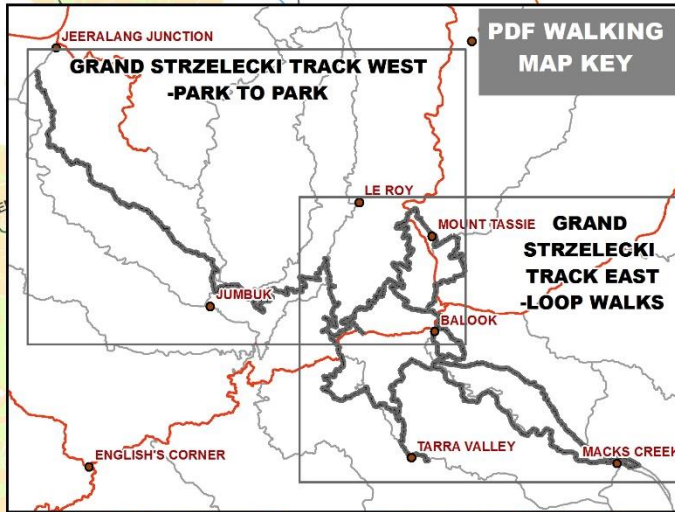

GRAND STRZELECKI TRACK

- Legend**
- Car park
 - Accommodation
 - Camping
 - Caravan park
 - Information
 - Distance between markers
 - Grand Strzelecki Track
 - Main roads
 - Minor roads
 - National Parks
 - Plantation
 - Private native forest
 - Other private & public land

PLEASE NOTE

This map is suitable for route planning only. For navigation please use the detailed walking maps (see insets). Printed map sets are available through outlets or our website www.grandstrzeleckitrack.org.au. PDF maps can be downloaded from the Avenza Map Store and used with the free Avenza PDF Maps app on your mobile device. Maps are stored on the device and do not require a mobile phone signal to use for navigation. Although every effort has been made to ensure walking maps are accurate and complete, Grand Strzelecki Track Inc. accepts no responsibility for errors or omissions.