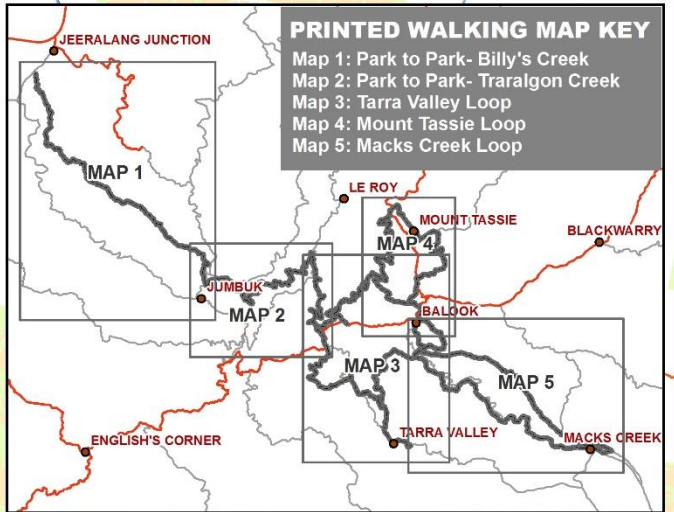

GRAND STRZELECKI TRACK

- Legend**
- Car park
 - Accommodation
 - Camping
 - Caravan park
 - Information
 - Distance between markers
 - Grand Strzelecki Track
 - Main roads
 - Minor roads
 - National Parks
 - Plantation
 - Private native forest
 - Other private & public land

PLEASE NOTE

This map is suitable for route planning only. For navigation please use the detailed walking maps (see insets). Printed map sets are available through outlets or our website www.grandstrzeleckitrack.org.au. PDF maps can be downloaded from the Avenza Map Store and used with the free Avenza PDF Maps app on your mobile device. Maps are stored on the device and do not require a mobile phone signal to use for navigation. Although every effort has been made to ensure walking maps are accurate and complete, Grand Strzelecki Track Inc. accepts no responsibility for errors or omissions.